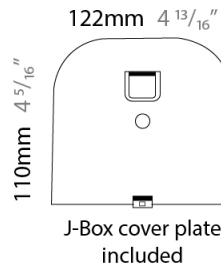

PROJECT	
TYPE	
SPECIFIER	
QUANTITY	
DATE	

SESTESSA SURFACE

D33009

base number

1. To build a product code in our configurator select the specify button on the base model # product page
2. To build a manual product code on this datasheet choose from the options listed below in blue font and add the suffix to the base model #

GENERAL

Series: Sestessa
Brand: Cini & Nils
Division: Design
Mounting Type: Surface
Mounting Location: Wall
Subcategory: Ambient

PHYSICAL

Length (mm): 240
Length (in): 9 ⁷/₁₆"
Height (mm): 90
Height (in): 3 ⁹/₁₆"
Extension (mm): 175
Extension (in): 6 ⁷/₈"
Light Distribution: Indirect
Weight (kg): 1.0
Weight (lbs): 2.2
Fixture Finish: WHI
Fixture Material: Aluminum

ELECTRICAL

Lamp Type: LED
Total Output Wattage (W): 20
Dimming: Tri-Mode (Non-Dimming and Phase Dimming (120Vac only) and 0-10V Dimming)
Driver Included: Yes
Driver Location: Integrated
Driver Type: Constant Current - Universal
Driver Class: Class 2
Input Voltage (V): 120 - 277
Constant Current (MA): 500

LED

Number of LEDs: 1
Color Temperature (°K): 2800
Nominal Lumen (lm): 1300
CRI: >95 CRI
Lamp Life (hrs): 50000

OPTICAL

RATINGS AND CERTIFICATIONS

Certified By: Certified for North American Standards
IP rating: IP20