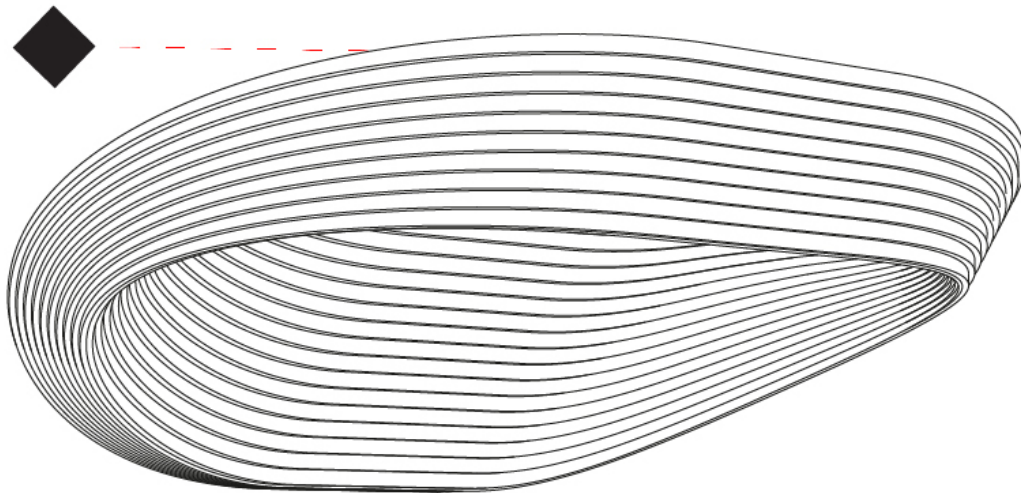

D33004

PROJECT

TYPE

SPECIFIER

QUANTITY

DATE