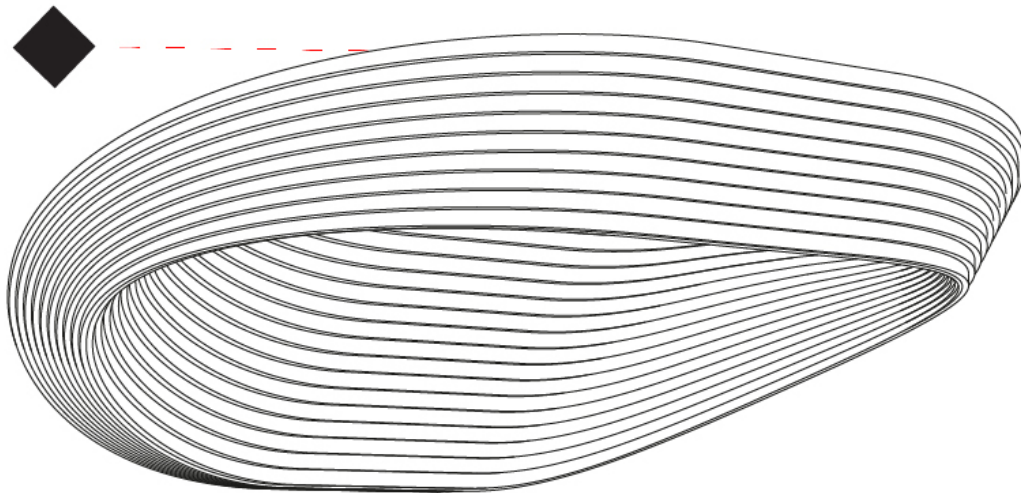

D33005

PROJECT

TYPE

SPECIFIER

QUANTITY

DATE