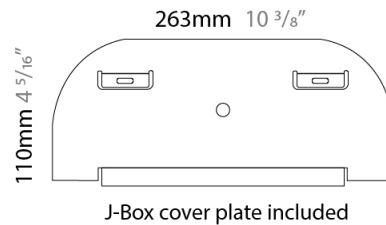

PROJECT	_____
TYPE	_____
SPECIFIER	_____
QUANTITY	_____
DATE	_____

SESTESSA SURFACE

D33011

base number

1. To build a product code in our configurator select the specify button on the base model # product page
2. To build a manual product code on this datasheet choose from the options listed below in blue font and add the suffix to the base model #

GENERAL

Series: Sestessa
Brand: Cini & Nils
Division: Design
Mounting Type: Surface
Mounting Location: Wall
Subcategory: Ambient

PHYSICAL

Length (mm): 550
Length (in): 21 5/8
Height (mm): 110
Height (in): 4 5/16
Extension (mm): 245
Extension (in): 9 5/8
Light Distribution: Indirect
Fixture Finish: WHI
Fixture Material: Aluminum

ELECTRICAL

Lamp Type: LED
Input Wattage (W): 44.2
Total Output Wattage (W): 37.75
Dimming: Tri-Mode (Non-Dimming and Phase Dimming (120Vac only) and 0-10V Dimming)
Driver Included: Yes
Driver Location: Integrated
Driver Type: Constant Current - Universal
Driver Class: Class 2
Input Voltage (V): 120 - 277
Constant Current (MA): 1050

LED

Number of LEDs: 1
Color Temperature (°K): 2800
Nominal Lumen (lm): 3300
CRI: >95 CRI
Lamp Life (hrs): 50000

OPTICAL

RATINGS AND CERTIFICATIONS

Certified By: Certified for North American Standards
IP rating: IP20