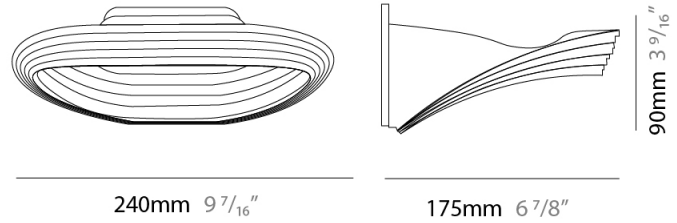

PROJECT	
TYPE	
SPECIFIER	
QUANTITY	
DATE	

SESTESSA SURFACE

D33009

base number

1. To build a product code in our configurator select the specify button on the base model # product page
2. To build a manual product code on this datasheet choose from the options listed below in blue font and add the suffix to the base model #

GENERAL

Series: Sestessa
Brand: Cini & Nils
Division: Design
Mounting Type: Surface
Mounting Location: Wall
Subcategory: Ambient

PHYSICAL

Length (mm): 240
Length (in): 9 ⁷/₁₆"
Height (mm): 90
Height (in): 3 ⁹/₁₆"
Extension (mm): 175
Extension (in): 6 ⁷/₈"
Light Distribution: Indirect
Weight (kg): 1.0
Weight (lbs): 2.2
Fixture Finish: WHI
Fixture Material: Aluminum

ELECTRICAL

Lamp Type: LED
Total Output Wattage (W): 20
Dimming: Tri-Mode (Non-Dimming and Phase Dimming (120Vac only) and 0-10V Dimming)
Driver Included: Yes
Driver Location: Integrated
Driver Type: Constant Current - Universal
Driver Class: Class 2
Input Voltage (V): 120 - 277
Constant Current (MA): 500

LED

Number of LEDs: 1
Color Temperature (°K): 2800
Nominal Lumen (lm): 1300
CRI: >95 CRI
Lamp Life (hrs): 50000

OPTICAL

RATINGS AND CERTIFICATIONS

Certified By: Certified for North American Standards
IP rating: IP20