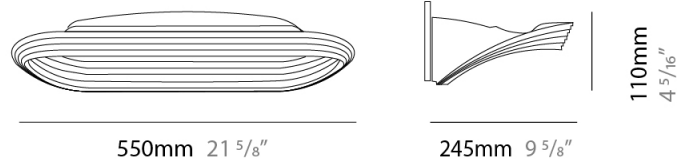

PROJECT	_____
TYPE	_____
SPECIFIER	_____
QUANTITY	_____
DATE	_____

SESTESSA SURFACE

D33011

base number

1. To build a product code in our configurator select the specify button on the base model # product page
2. To build a manual product code on this datasheet choose from the options listed below in blue font and add the suffix to the base model #

GENERAL

Series: Sestessa
Brand: Cini & Nils
Division: Design
Mounting Type: Surface
Mounting Location: Wall
Subcategory: Ambient

PHYSICAL

Length (mm): 550
Length (in): 21 5/8
Height (mm): 110
Height (in): 4 5/16
Extension (mm): 245
Extension (in): 9 5/8
Light Distribution: Indirect
Fixture Finish: WHI
Fixture Material: Aluminum

ELECTRICAL

Lamp Type: LED
Input Wattage (W): 44.2
Total Output Wattage (W): 37.75
Dimming: Tri-Mode (Non-Dimming and Phase Dimming (120Vac only) and 0-10V Dimming)
Driver Included: Yes
Driver Location: Integrated
Driver Type: Constant Current - Universal
Driver Class: Class 2
Input Voltage (V): 120 - 277
Constant Current (MA): 1050

LED

Number of LEDs: 1
Color Temperature (°K): 2800
Nominal Lumen (lm): 3300
CRI: >95 CRI
Lamp Life (hrs): 50000

OPTICAL

RATINGS AND CERTIFICATIONS

Certified By: Certified for North American Standards
IP rating: IP20