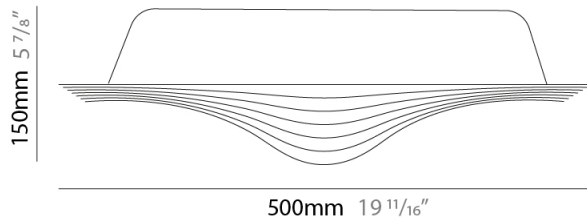

PROJECT	_____
TYPE	_____
SPECIFIER	_____
QUANTITY	_____
DATE	_____

SESTESSA SURFACE

D32007

base number

1. To build a product code in our configurator select the specify button on the base model # product page
2. To build a manual product code on this datasheet choose from the options listed below in blue font and add the suffix to the base model #

GENERAL

Series: Sestessa
Brand: Cini & Nils
Division: Design
Mounting Type: Surface
Mounting Location: Ceiling
Subcategory: Ambient

PHYSICAL

Shape: Round
Diameter (mm): 500
Diameter (in): 19 ¹¹/₁₆"
Height (mm): 150
Height (in): 5 ⁷/₈"
Light Distribution: Indirect
Fixture Finish: WHI
Fixture Material: Aluminum

ELECTRICAL

Lamp Type: LED
Total Output Wattage (W): 52
Dimming: Tri-Mode (Non-Dimming and Phase Dimming (120Vac only) and 0-10V Dimming)
Driver Included: Yes
Driver Location: Integrated
Driver Type: Constant Current - Universal
Driver Class: Class 2
Input Voltage (V): 120 - 277
Constant Current (MA): 700

LED

Number of LEDs: 2
Color Temperature (°K): 2800
Nominal Lumen (lm): 4800
CRI: >95 CRI
Lamp Life (hrs): 50000

OPTICAL

RATINGS AND CERTIFICATIONS

Certified By: Certified for North American Standards
IP rating: IP20